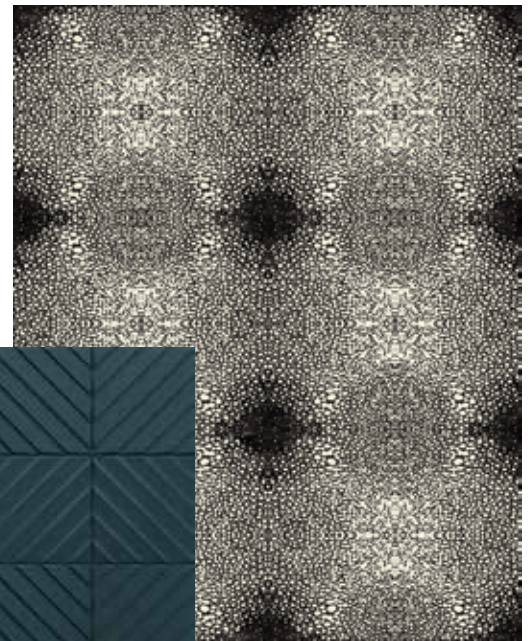

“EVERY ROOM
NEEDS A LITTLE BLING!”

Lisa Mende

Clockwise from top left:

Louise Gaskill Etta Chandelier / to the trade / www.louisegaskill.com

Shine by S.H.O Alexis Rug / $68 per square foot / www.shinebysho.com

Walker Zanger 4D Collection in Deep Blue / $9.75 / www.walkerzanger.com

Kohler Purist Bridge Kitchen Faucet / $1,236 / www.splashgalleries.com

Rejuvenation Beckett Drawer Pull / $35 / www.rejuvenation.com

Akan by Lizzo Fabric / to the trade / www.ahokelimited.com

La Cornue Range / Starting at $52,700 / www.kandbgalleries.com

LexMod Pyramid Dining Chair / $67.75 / www.lexmod.com